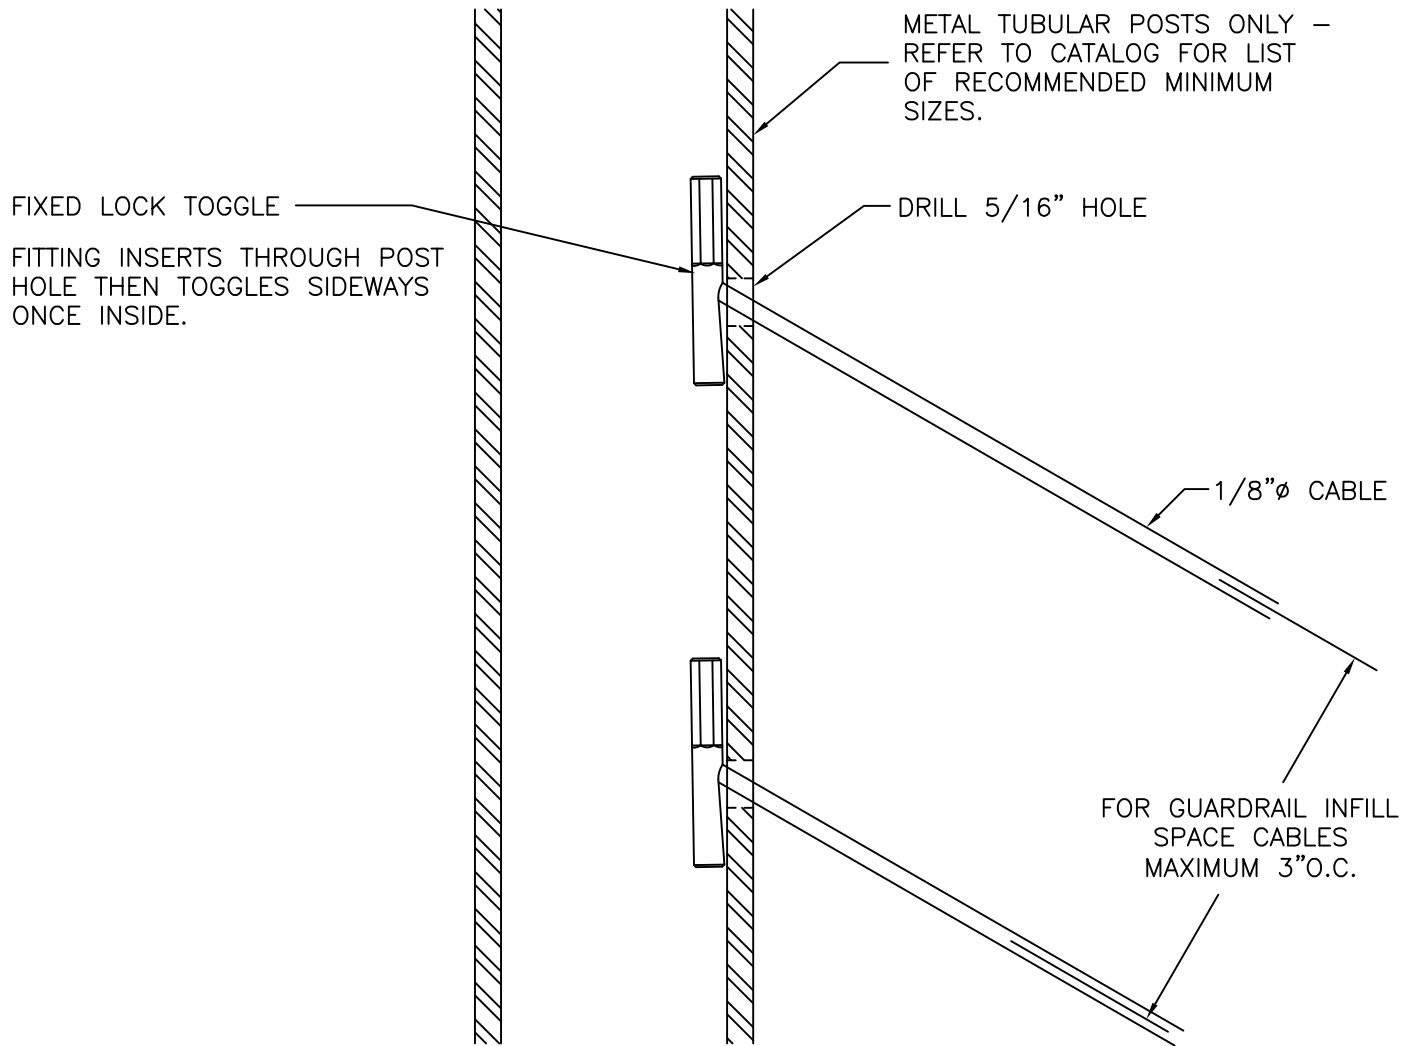

FIXED LOCK TOGGLE – ANGLED TERMINATION ON METAL POST

DWG # 125–FLT MTL ANGLE REV 1  
DATE 11/07

**feeneyarchitectural**  
PRODUCTS

CableRail™ – Custom Assemblies  
2603 Union Street  
Oakland, CA 94607–2423  
Ph: 800–888–2418 or 510–893–9473  
Fx: 510–893–9484, [www.cablerail.com](http://www.cablerail.com)