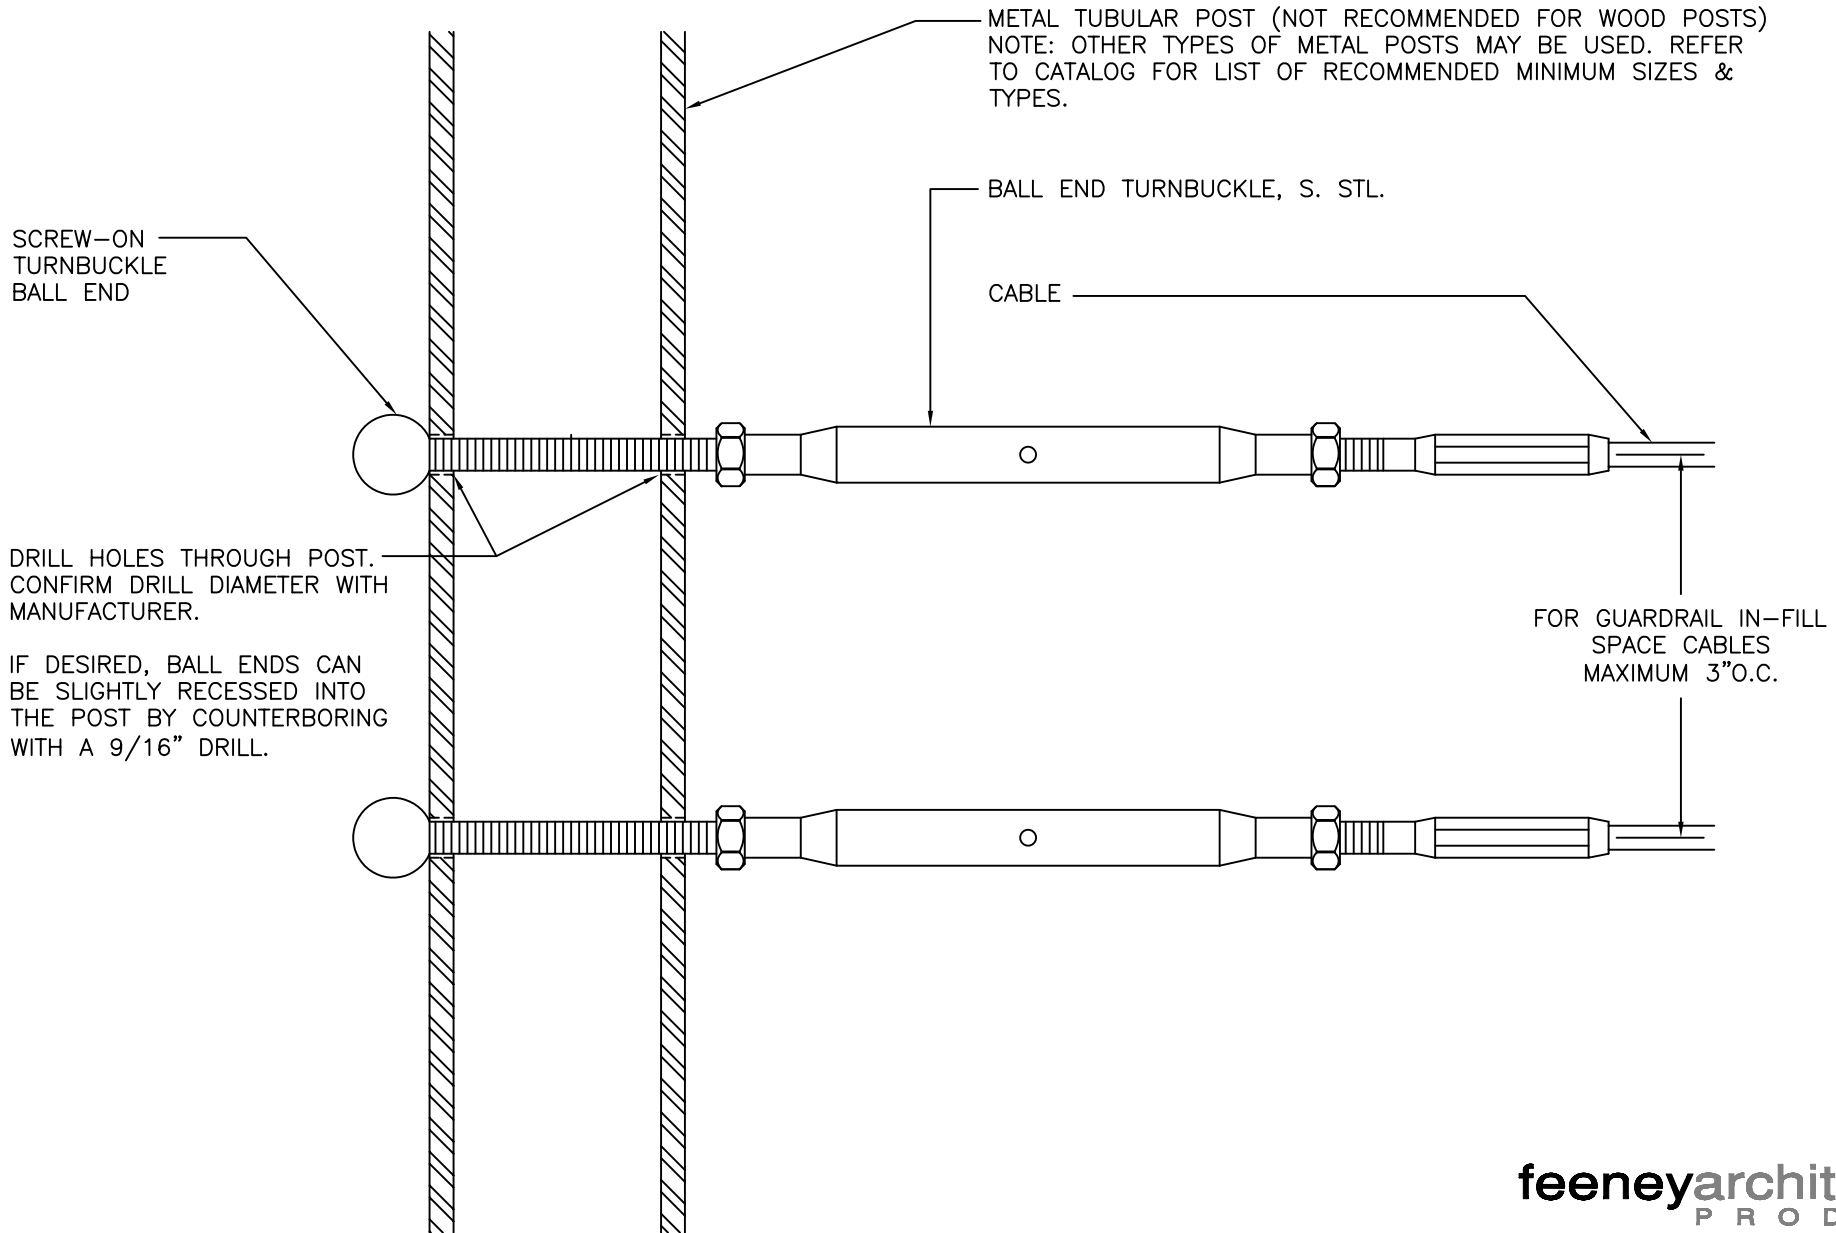

BALL END TURNBUCKLE – HORIZONTAL TERMINATION ON METAL POST
(DETAILS TYPICAL FOR 1/8", 3/16" & 1/4" CABLE)

DWG # 187-BETB MTL TERM REV 2
DATE 11/07

feeneyarchitectural
PRODUCTS

CableRail™—Custom Assemblies
2603 Union Street
Oakland, CA 94607-2423
Ph: 800-888-2418 or 510-893-9473
Fx: 510-893-9484, www.cablerail.com