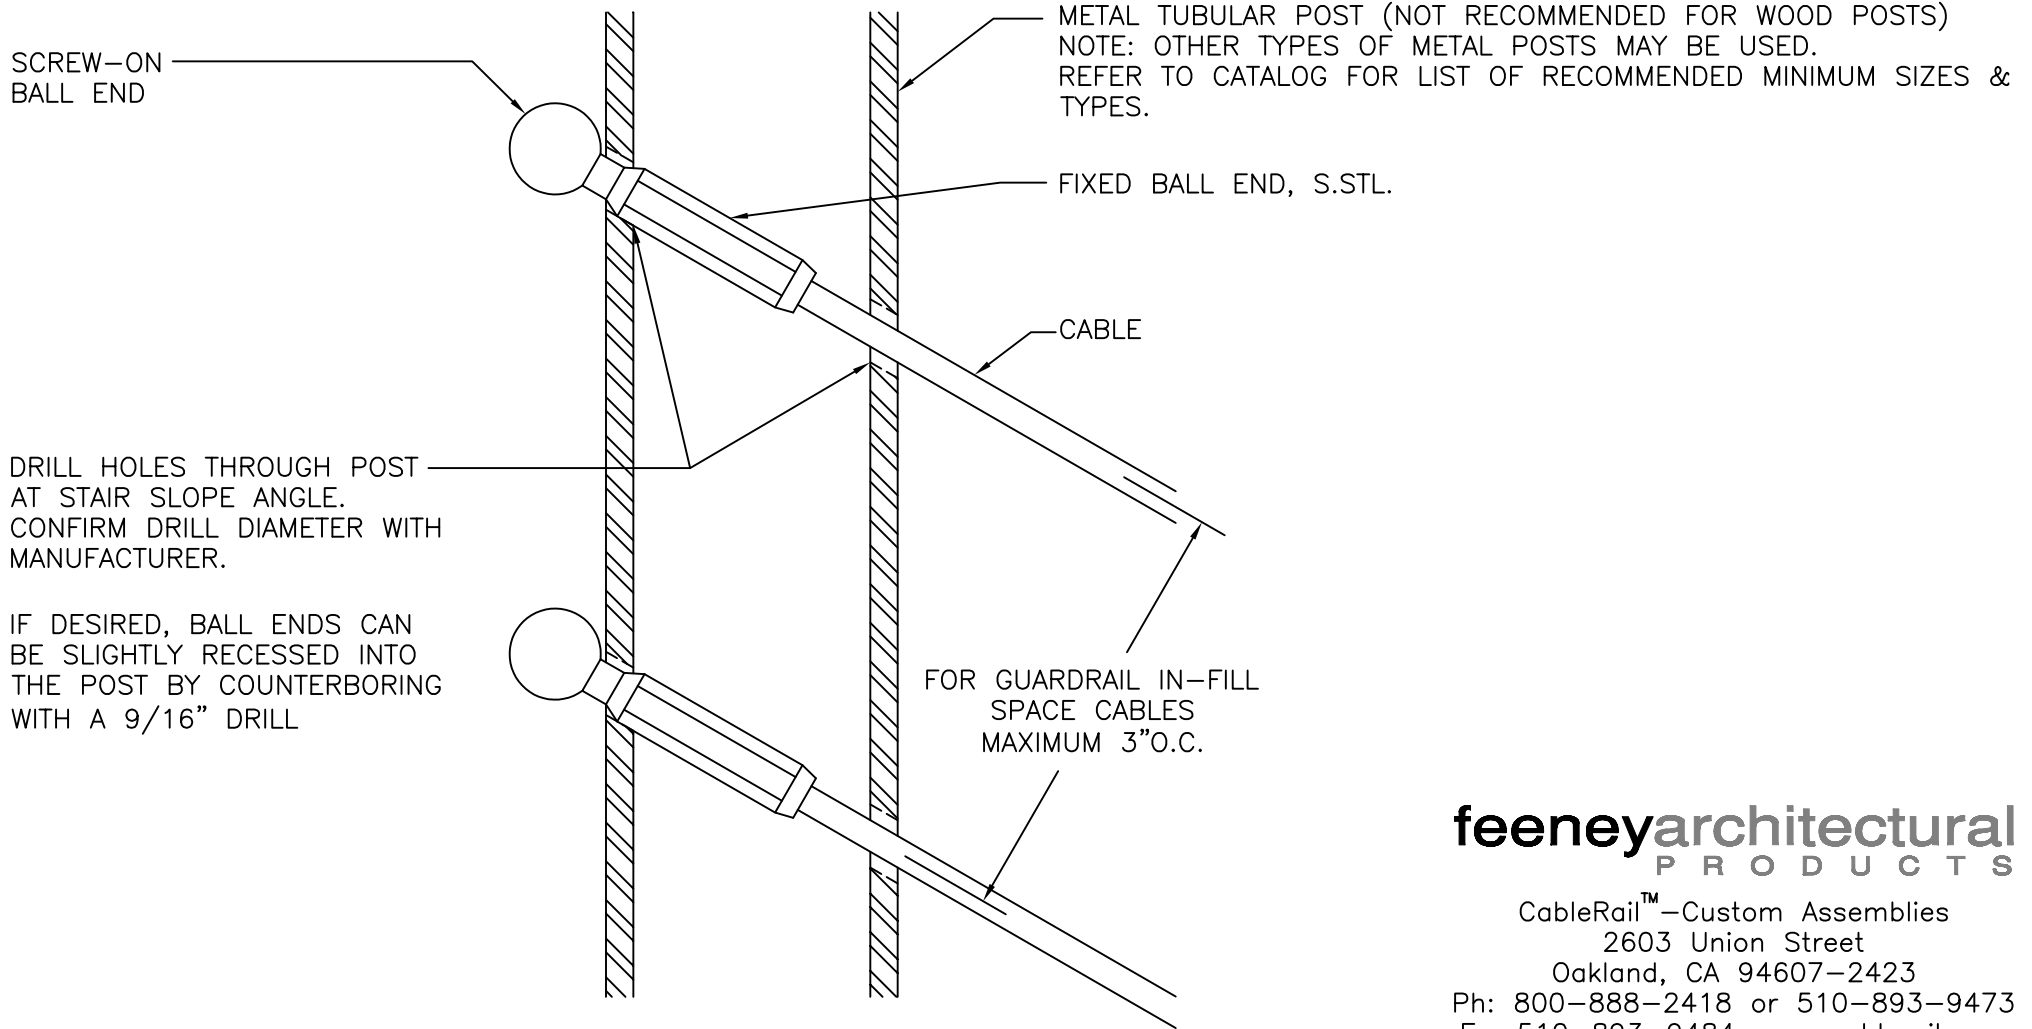

FIXED BALL END – ANGLED TERMINATION ON METAL POST  
(DETAILS TYPICAL FOR 1/8", 3/16" & 1/4" CABLE)

DWG # 187-FBE MTL ANGLE REV 2  
DATE 11/07

**feeneyarchitectural**  
PRODUCTS

CableRail™ – Custom Assemblies  
2603 Union Street  
Oakland, CA 94607-2423  
Ph: 800-888-2418 or 510-893-9473  
Fx: 510-893-9484, [www.cablerail.com](http://www.cablerail.com)