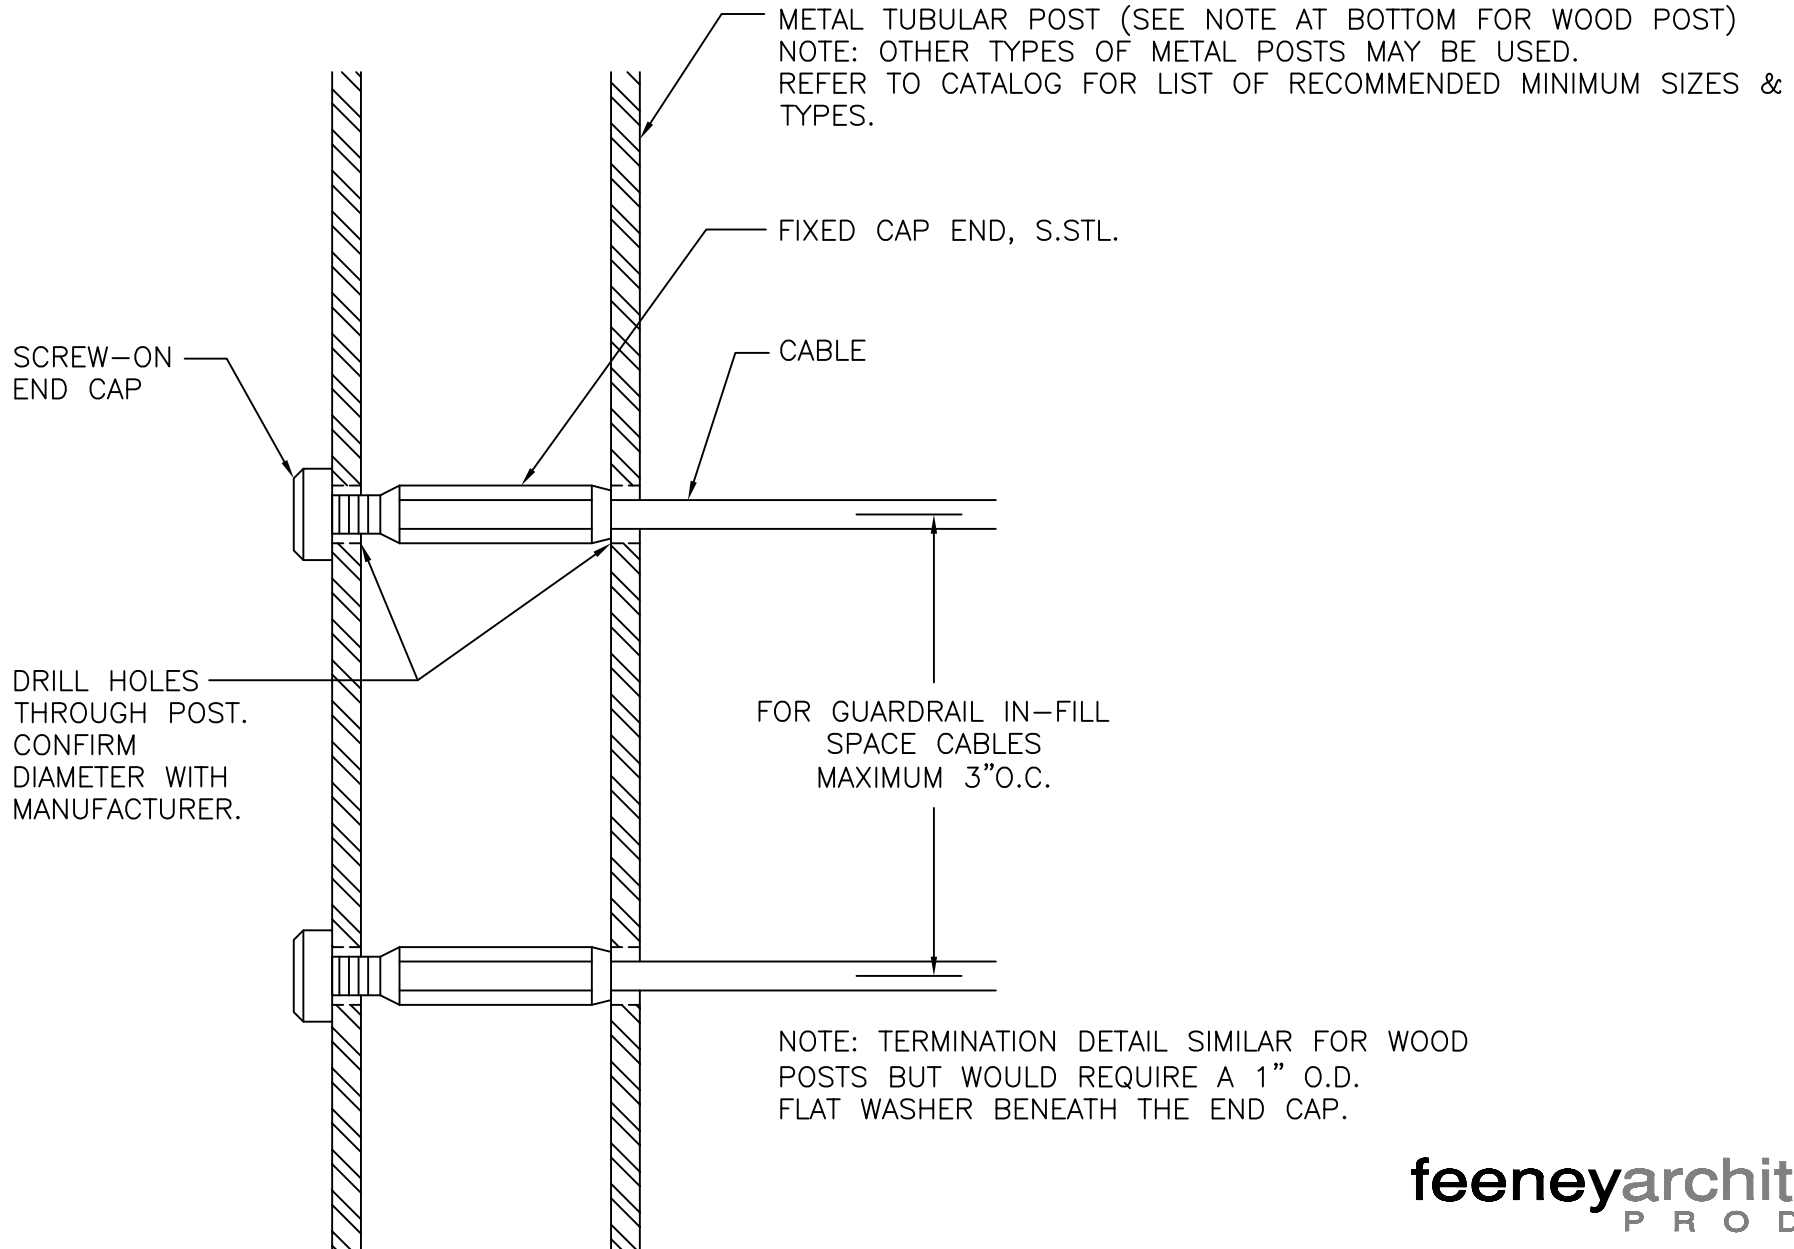

FIXED CAP END – HORIZONTAL TERMINATION ON METAL POST
(DETAILS TYPICAL FOR 1/8", 3/16" & 1/4" CABLE)

DWG # 187-FCE MTL TERM REV 2
DATE 11/07

feeneyarchitectural
PRODUCTS

CableRail™ – Custom Assemblies
2603 Union Street
Oakland, CA 94607-2423
Ph: 800-888-2418 or 510-893-9473
Fx: 510-893-9484, www.cablerail.com