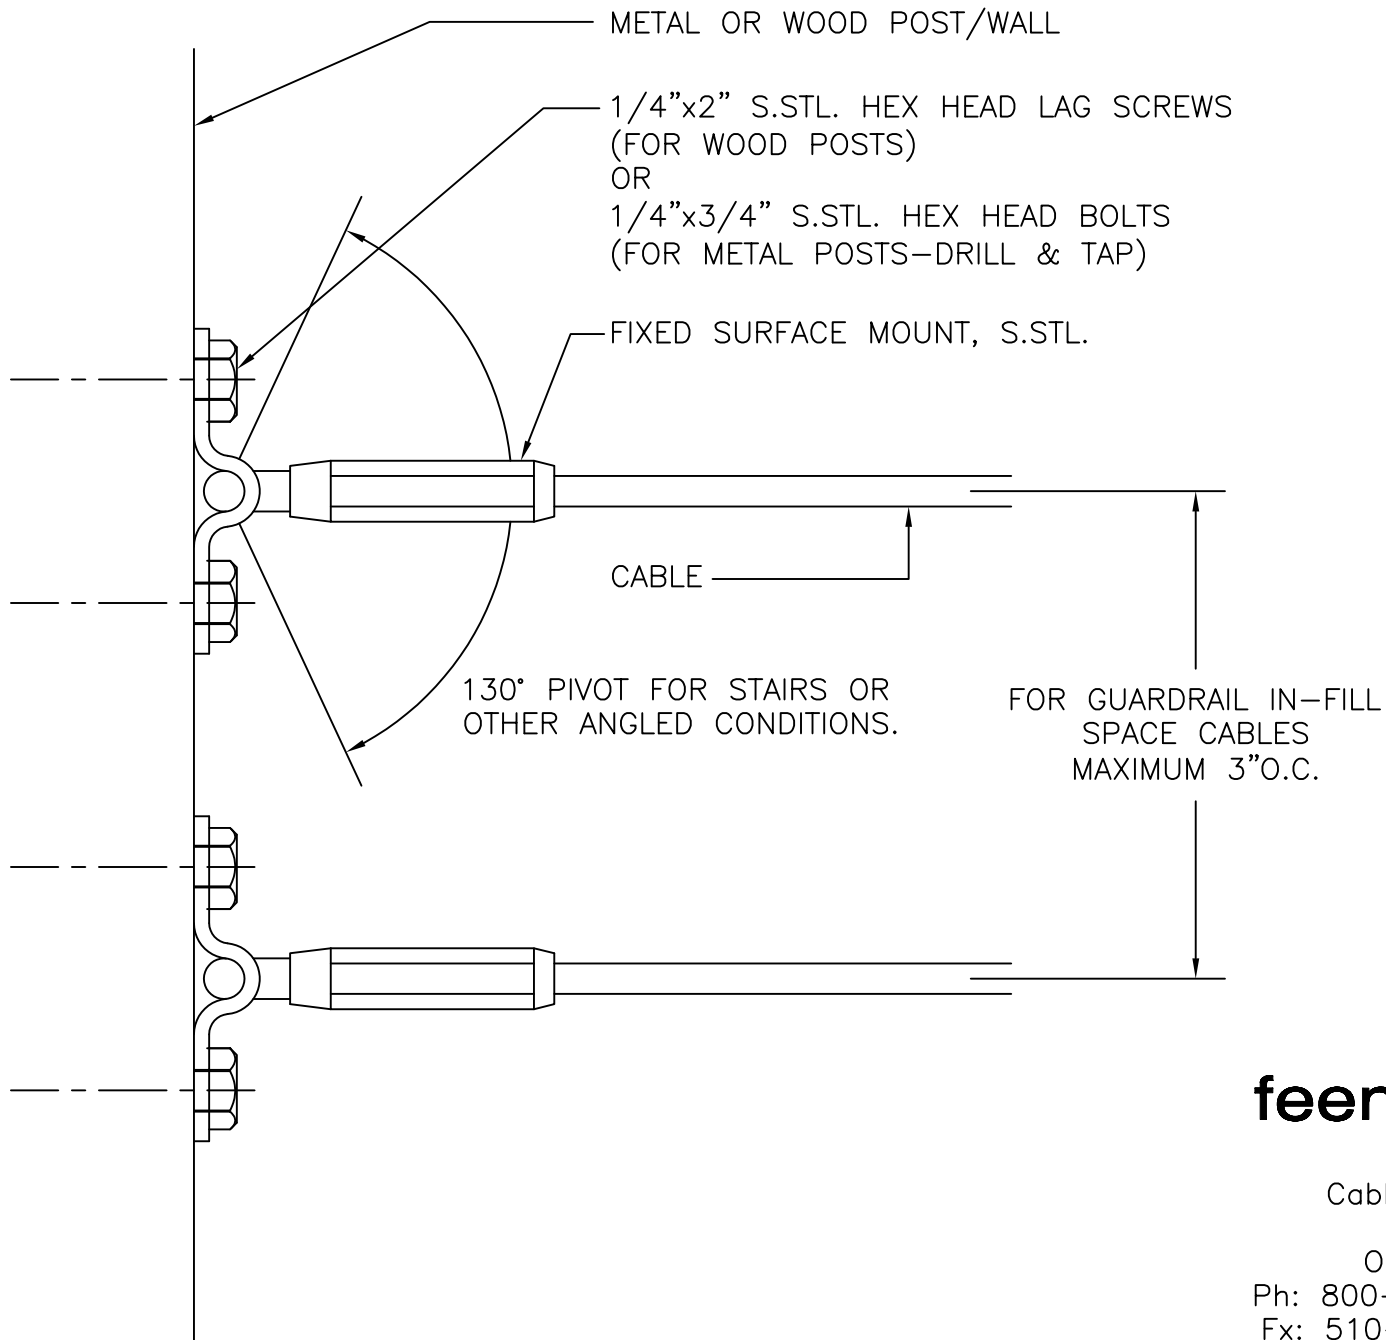

FIXED SURFACE MOUNT – HORIZONTAL TERMINATION ON POST/WALL  
(DETAILS TYPICAL FOR 1/8", 3/16" & 1/4" CABLE)

DWG # 187-FSM TERM REV 2  
DATE 11/07

**feeneyarchitectural**  
PRODUCTS

CableRail™ – Custom Assemblies  
2603 Union Street  
Oakland, CA 94607-2423  
Ph: 800-888-2418 or 510-893-9473  
Fx: 510-893-9484, [www.cablerail.com](http://www.cablerail.com)