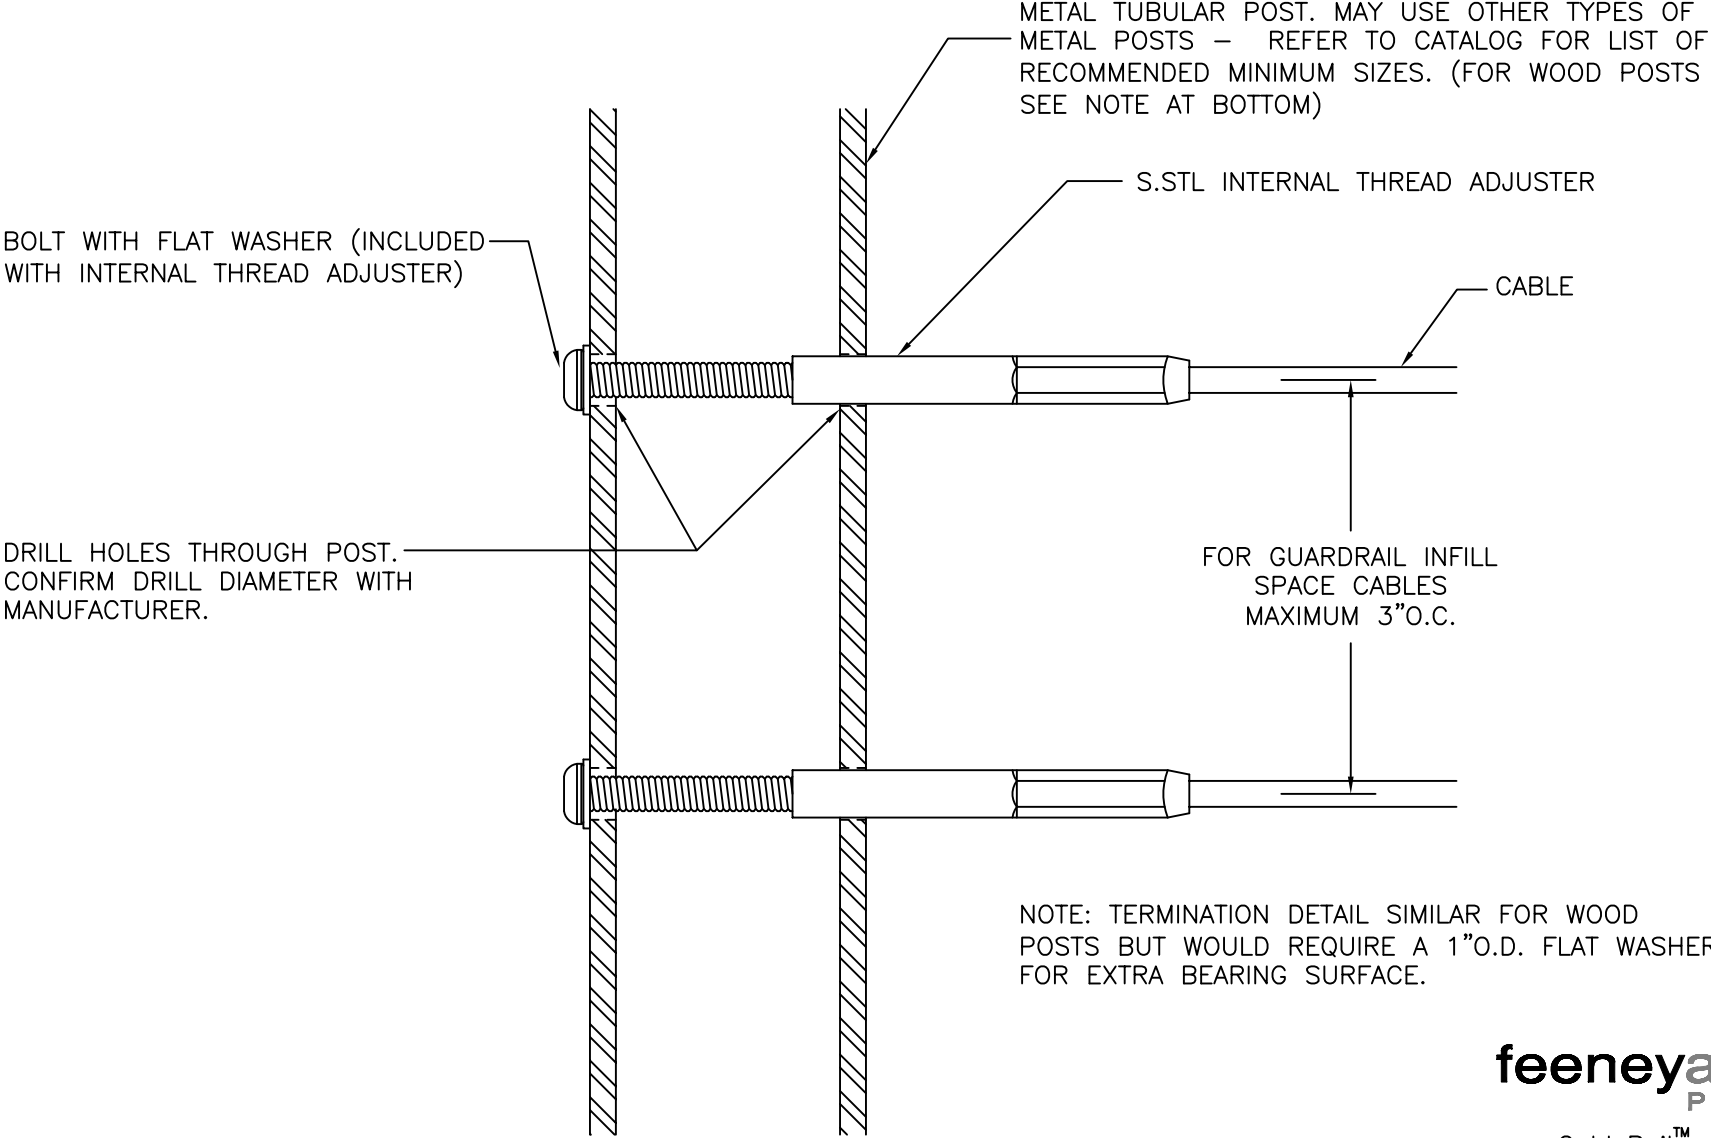

INTERNAL THREAD ADJUSTER – HORIZONTAL TERMINATION ON METAL POST
(DETAILS TYPICAL FOR 1/8" & 3/16" CABLE).

DWG # 187-ITA MTL TERM REV 1
DATE 11/07

feeneyarchitectural
PRODUCTS

CableRail™ – Custom Assemblies
2603 Union Street
Oakland, CA 94607-2423
Ph: 800-888-2418 or 510-893-9473
Fx: 510-893-9484, www.cablerail.com