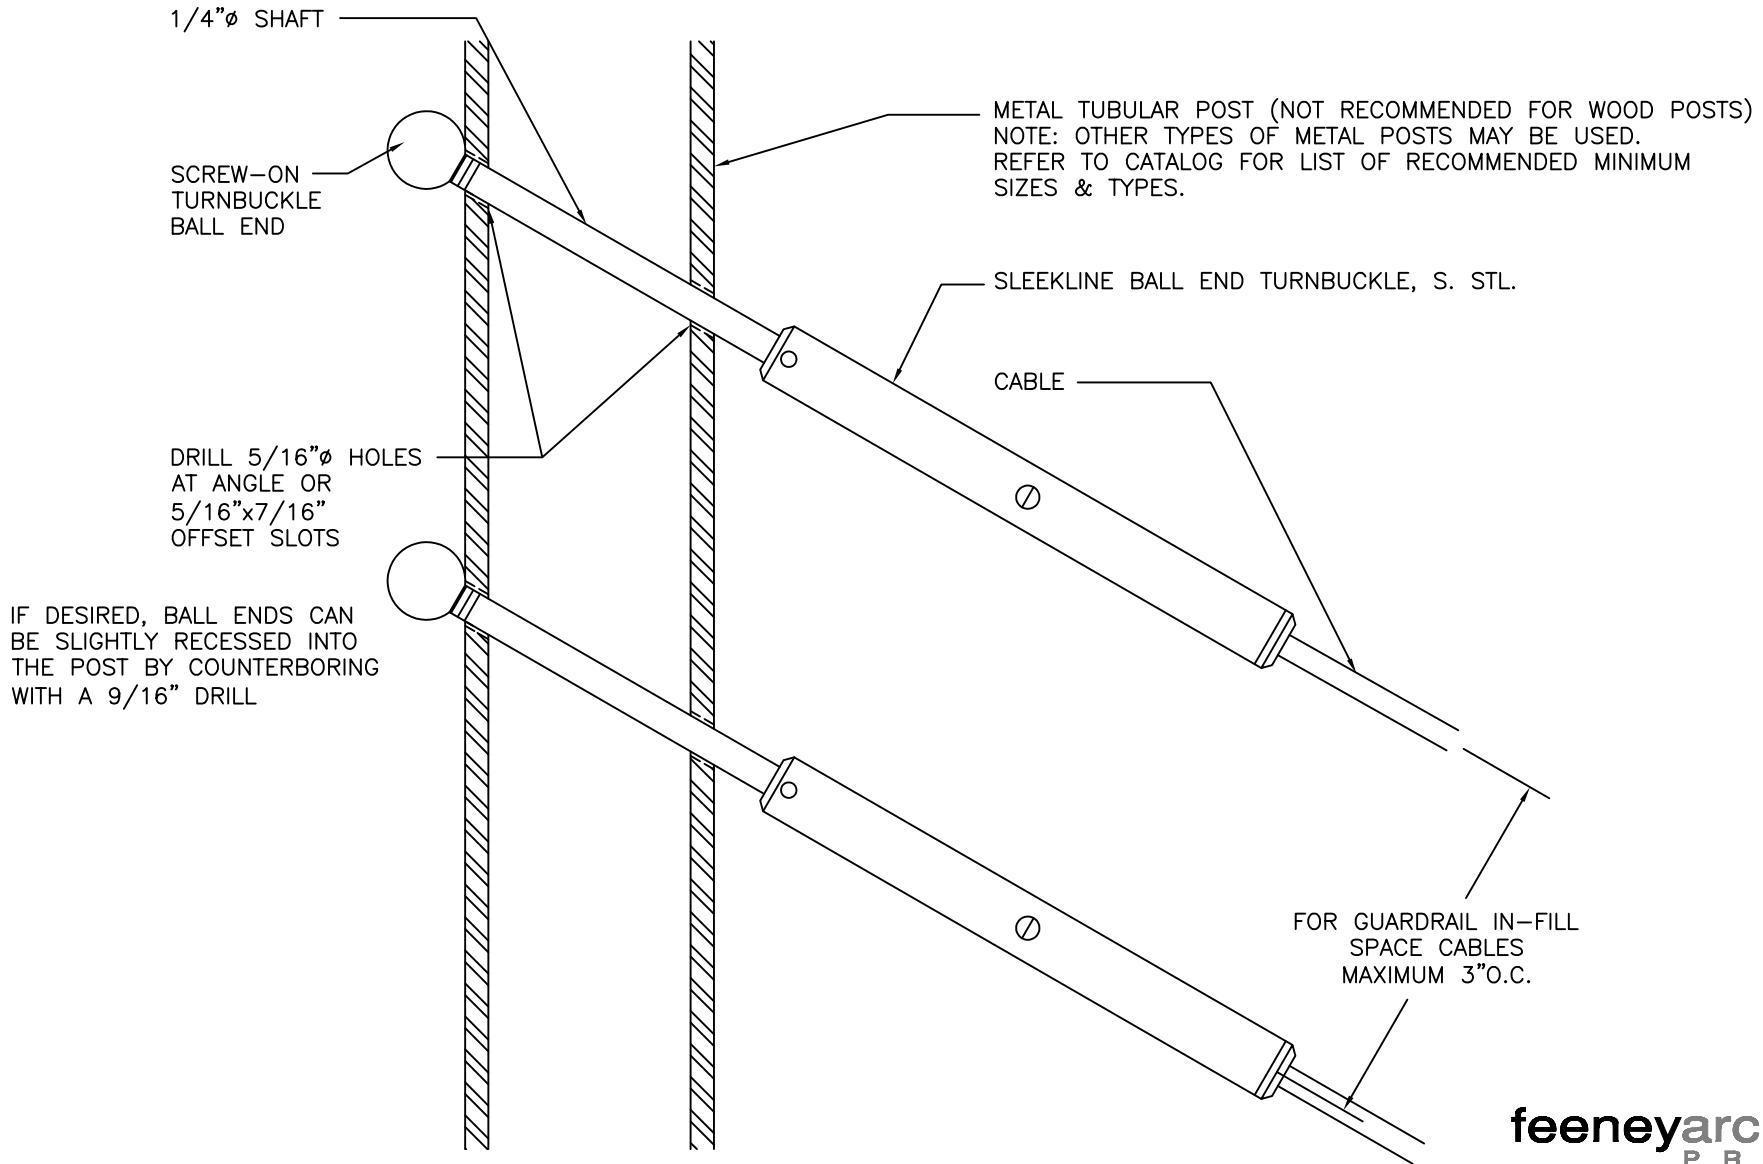

SLEEKLINE BALL END TURNBUCKLE - ANGLED TERMINATION ON METAL POST
(DETAILS TYPICAL FOR 1/8", 3/16")

DWG # 187-SBETB MTL ANGLE REV 2
DATE 11/07

feeneyarchitectural
PRODUCTS

CableRail™ - Custom Assemblies
2603 Union Street
Oakland, CA 94607-2423
Ph: 800-888-2418 or 510-893-9473
Fx: 510-893-9484, www.cablerail.com