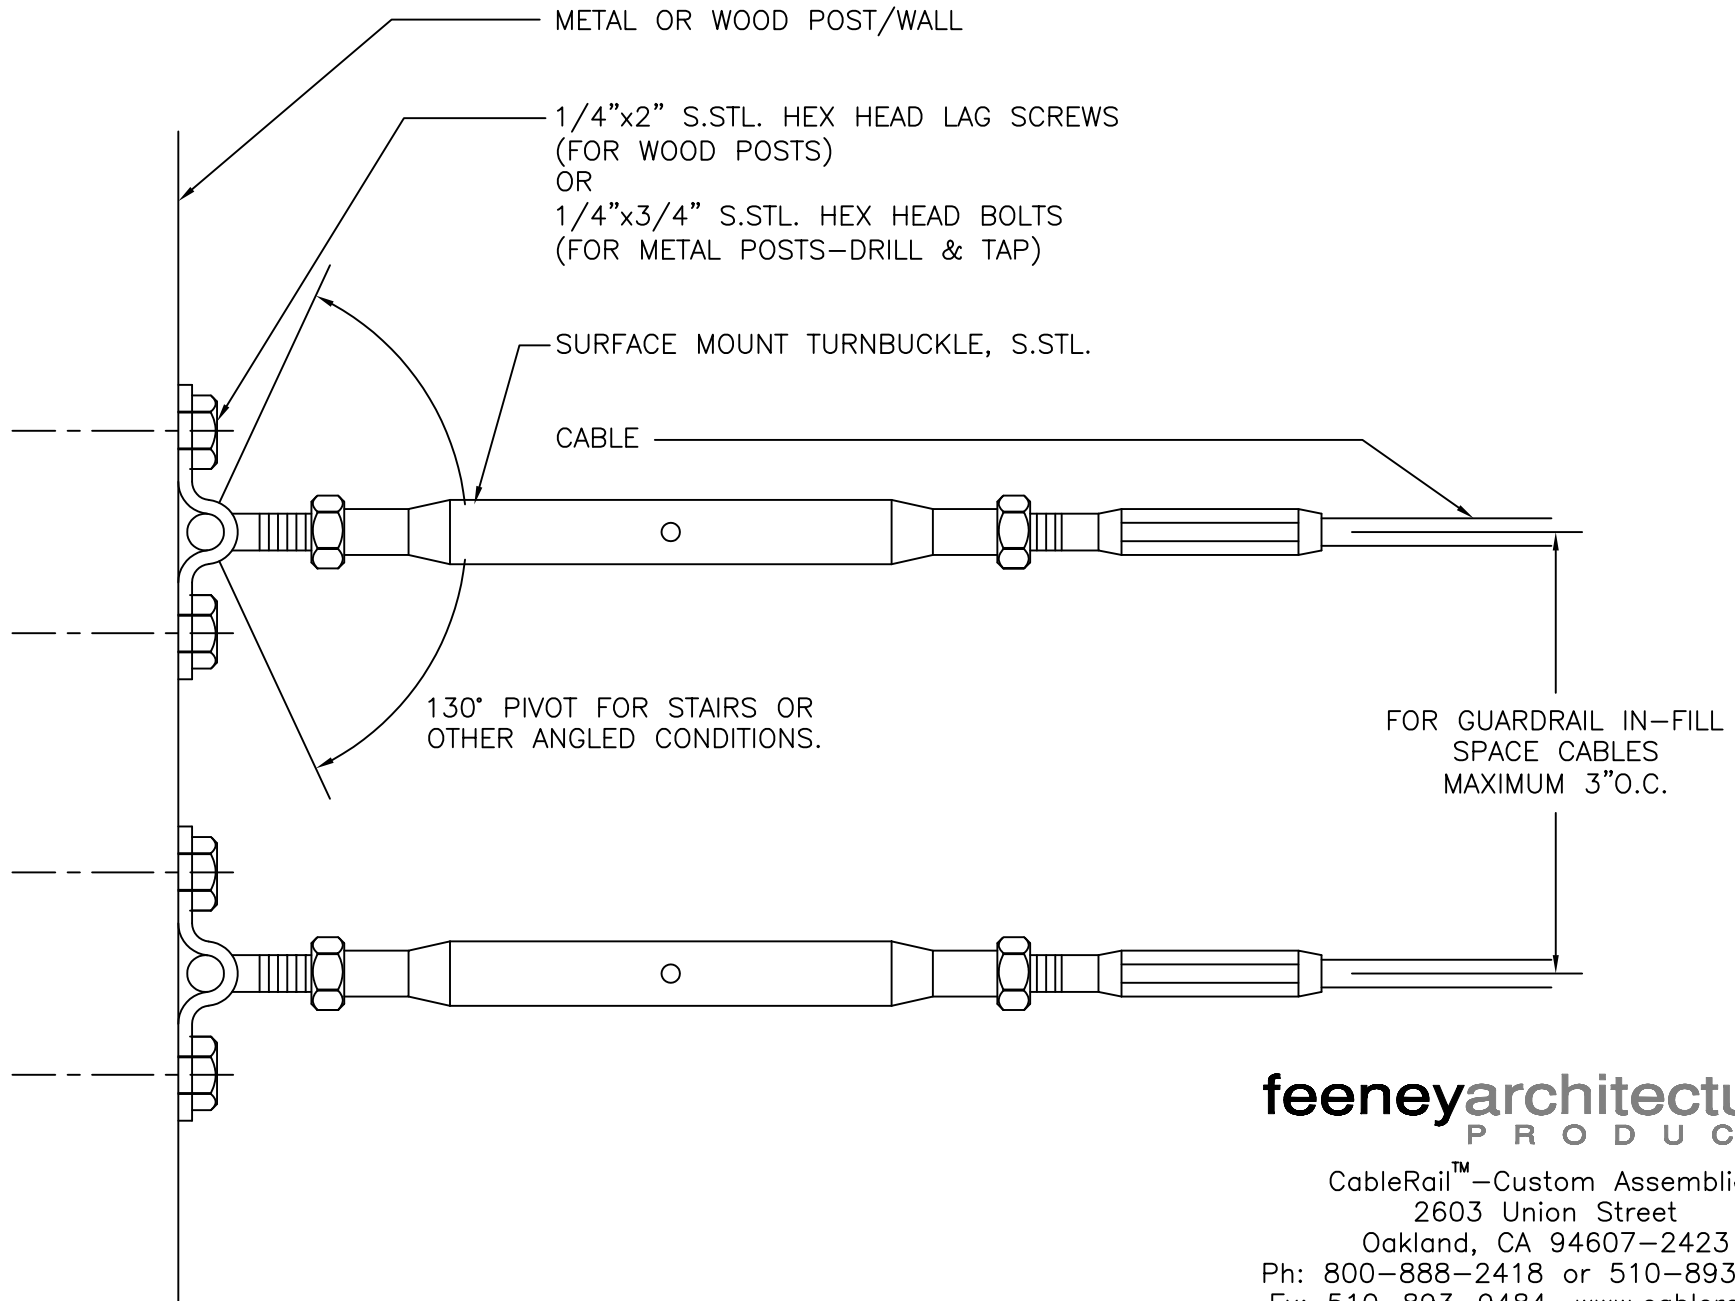

SURFACE MOUNT TURNBUCKLE – HORIZONTAL TERMINATION ON POST/WALL
(DETAILS TYPICAL FOR 1/8", 3/16" & 1/4" CABLE)

feeneyarchitectural
P R O D U C T S

CableRail™—Custom Assemblies
2603 Union Street
Oakland, CA 94607-2423
Ph: 800-888-2418 or 510-893-9473
Fx: 510-893-9484, www.cablerail.com