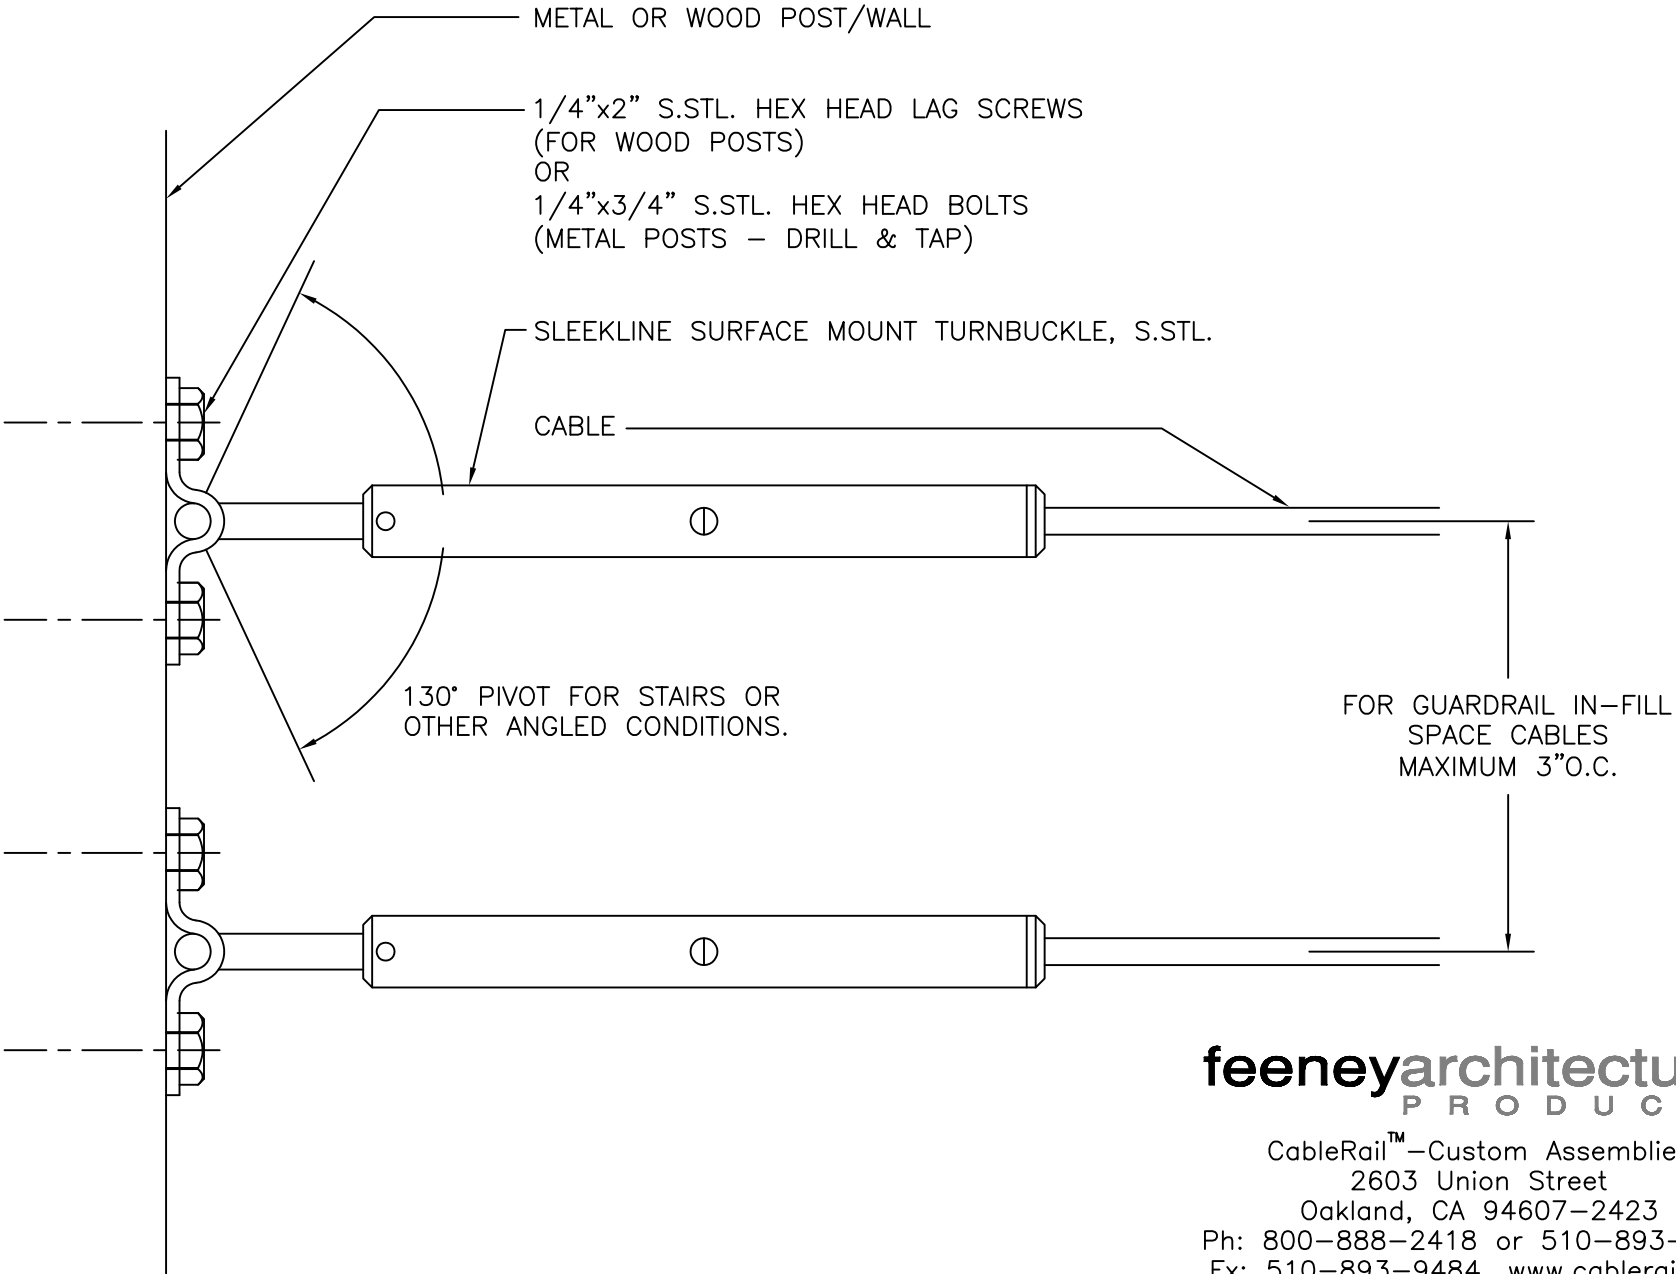

SLEEKLINE SURFACE MOUNT TURNBUCKLE – HORIZONTAL TERMINATION ON POST/WALL  
(DETAILS TYPICAL FOR 1/8", 3/16")

**feeney**architectural  
PRODUCTS

CableRail™ – Custom Assemblies  
2603 Union Street  
Oakland, CA 94607-2423  
Ph: 800-888-2418 or 510-893-9473  
Fx: 510-893-9484, [www.cablerail.com](http://www.cablerail.com)