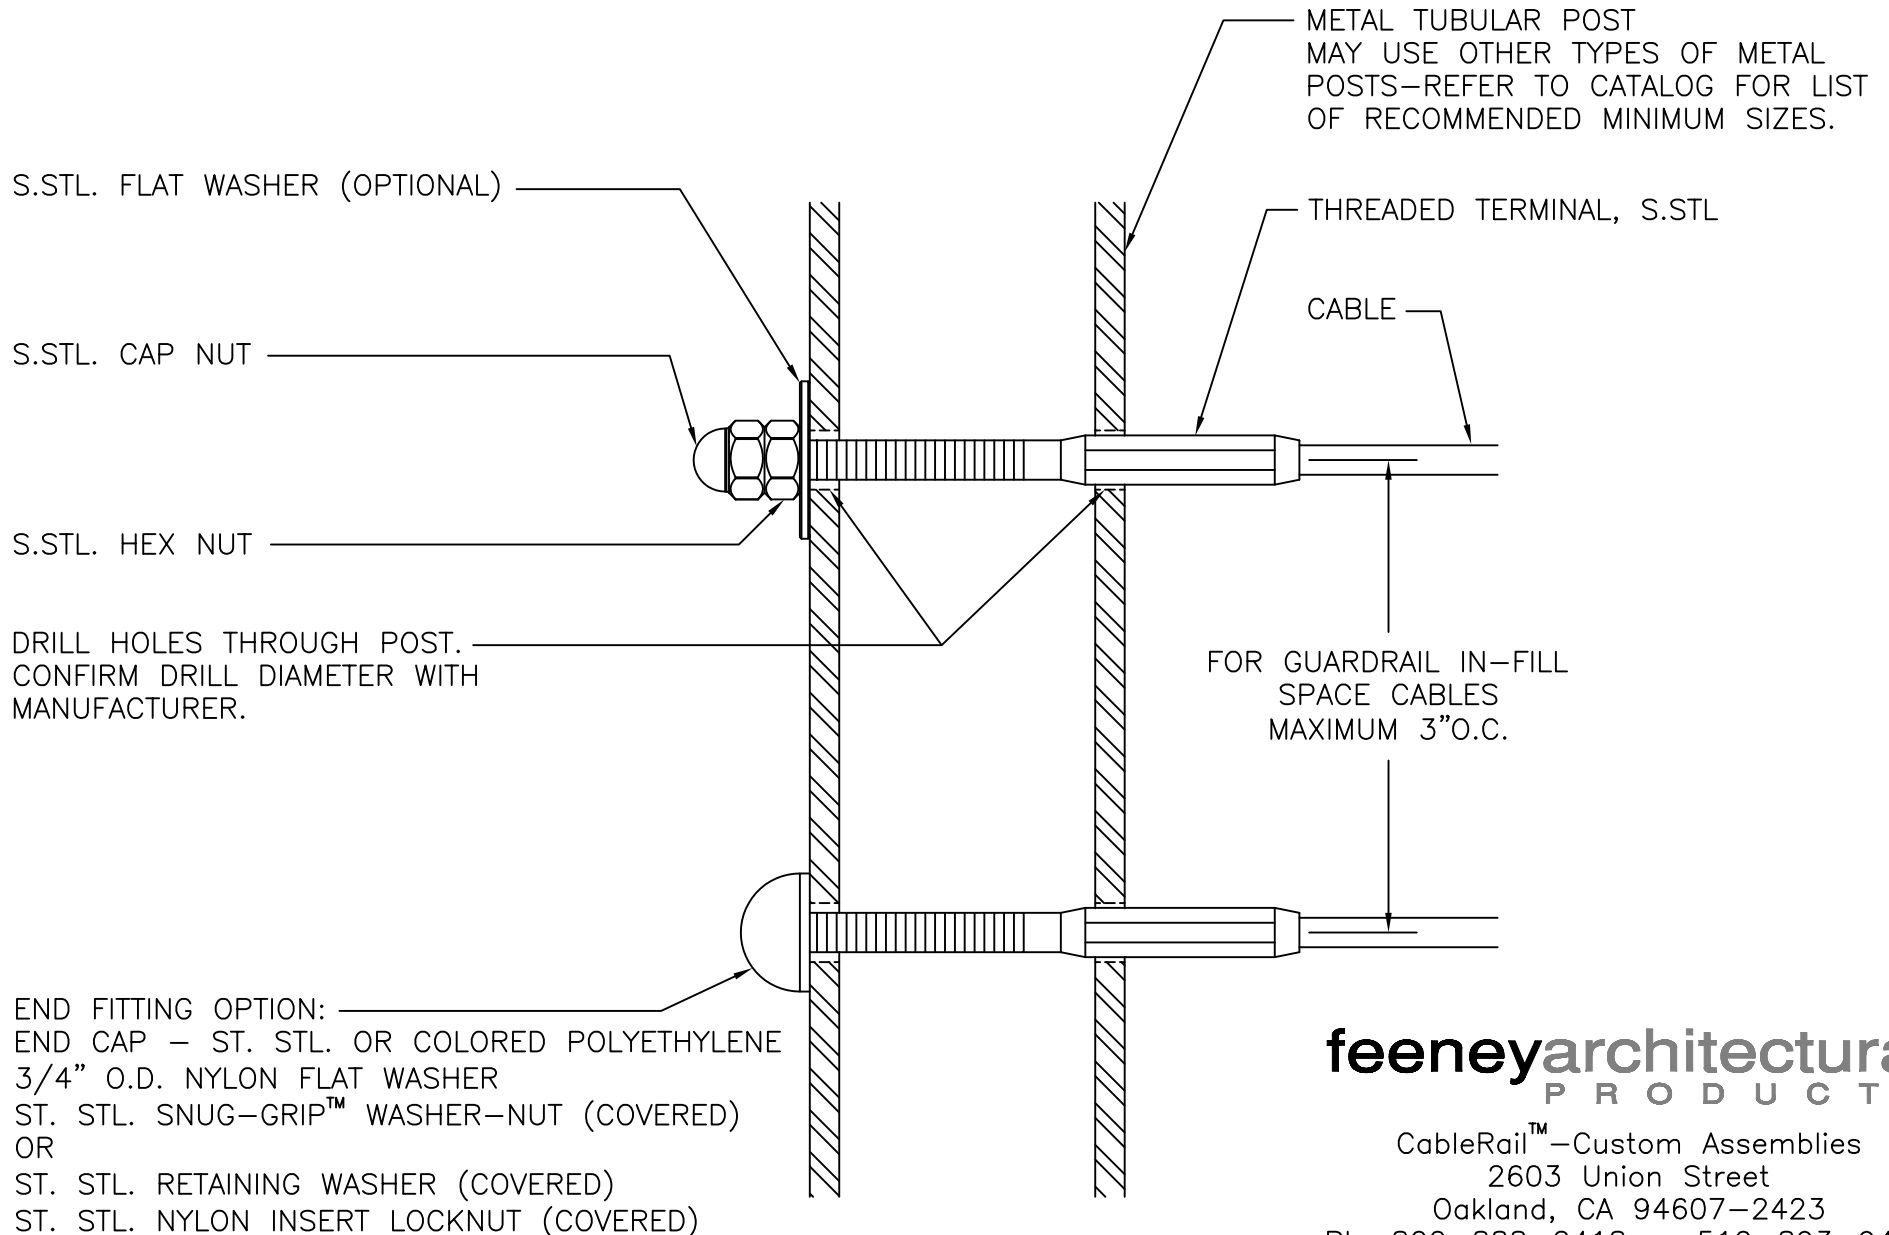

THREADED TERMINAL – HORIZONTAL TERMINATION ON METAL POST
(DETAILS TYPICAL FOR 1/8", 3/16" & 1/4" CABLE)

feeneyarchitectural
P R O D U C T S

CableRail™ – Custom Assemblies
2603 Union Street
Oakland, CA 94607-2423