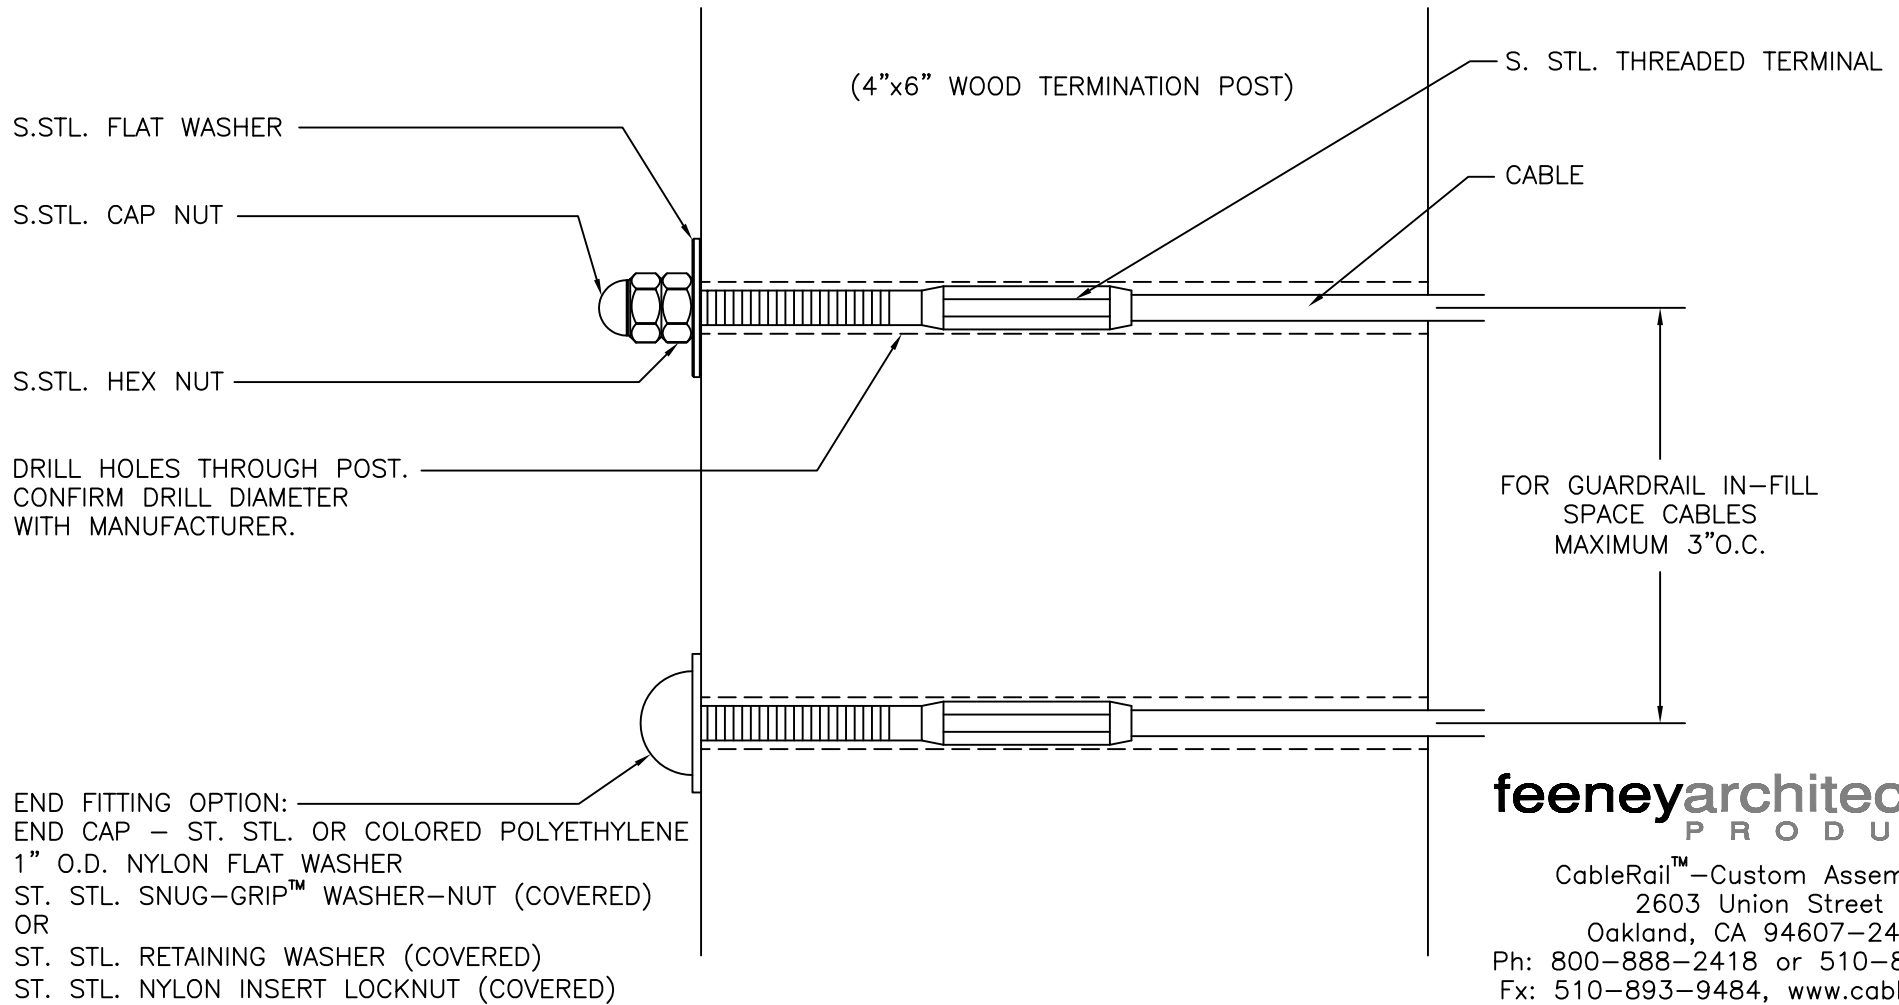

THREADED TERMINAL – HORIZONTAL TERMINATION ON WOOD POST
(DETAILS TYPICAL FOR 1/8", 3/16" & 1/4" CABLE)

feeneyarchitectural
PRODUCTS

CableRail™ – Custom Assemblies
2603 Union Street
Oakland, CA 94607-2423
Ph: 800-888-2418 or 510-893-9473
Fx: 510-893-9484, www.cablerail.com