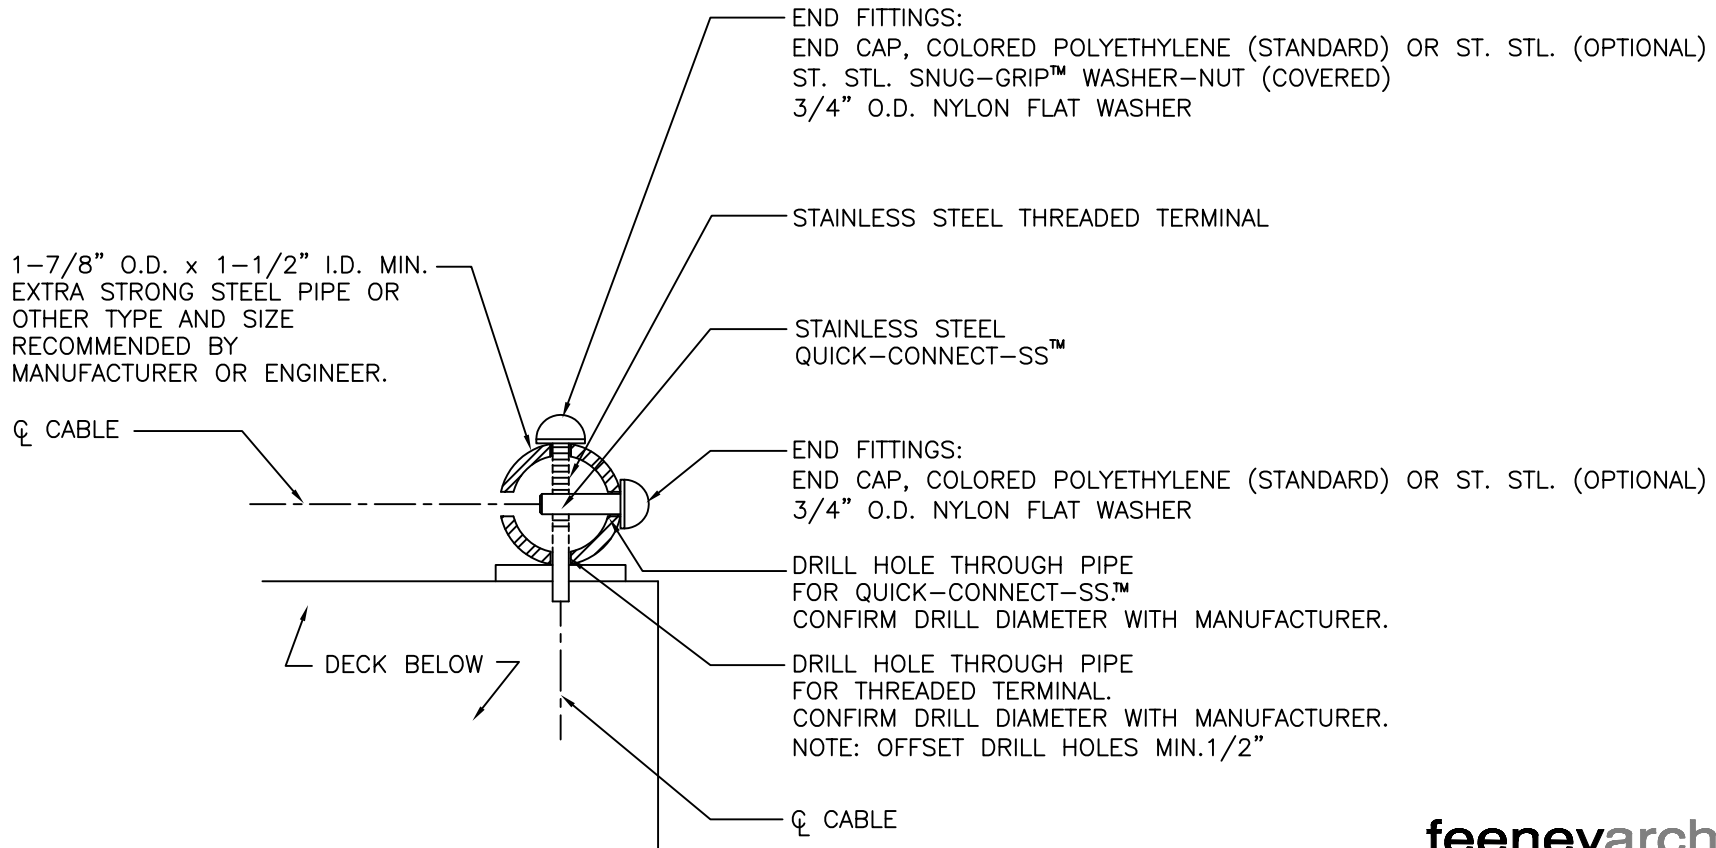

CORNERS: SINGLE STEEL PIPE POST WITH
CABLES TERMINATING

NOTE: DETAIL IS TYPICAL FOR 1/8", 3/16" AND
1/4" DIAMETER STANDARD CABLERAIL™ ASSEMBLIES.

feeneyarchitectural
PRODUCTS

CableRail™—Standard Assemblies
2603 Union Street
Oakland, CA 94607-2423
Ph: 800-888-2418 or 510-893-9473
Fx: 510-893-9484, www.cablerail.com